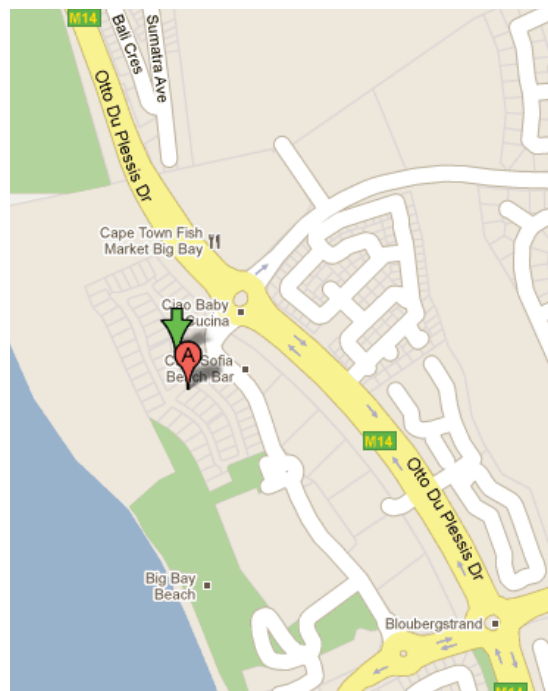

Contact details

Tel: +27 21 554 9671

web: www.moyo.co.za | email: info@moyo.co.za

<http://www.facebook.com/moyosa> | <http://www.twitter.com/moyosa>

moyo - modern sophisticated african | © moyo Marketing (Pty) Limited 2010