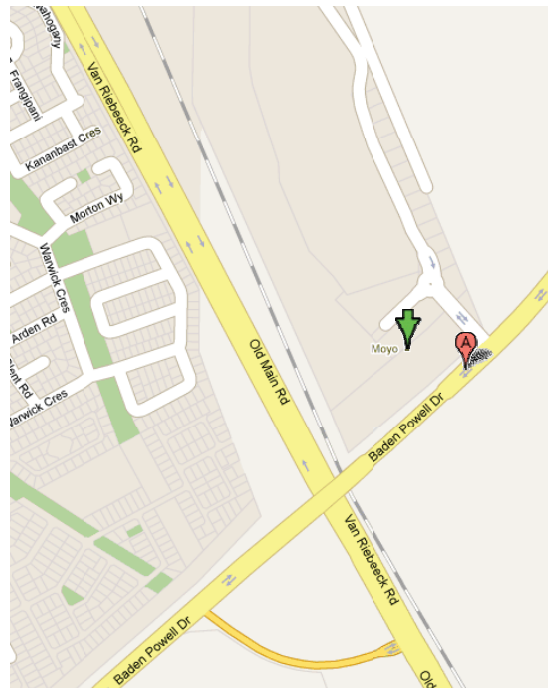

Contact details

Tel: +27 21 809 1133

web: www.moyo.co.za | email: info@moyo.co.za

<http://www.facebook.com/moyosa> | <http://www.twitter.com/moyosa>

moyo - modern sophisticated african | © moyo Marketing (Pty) Limited 2010