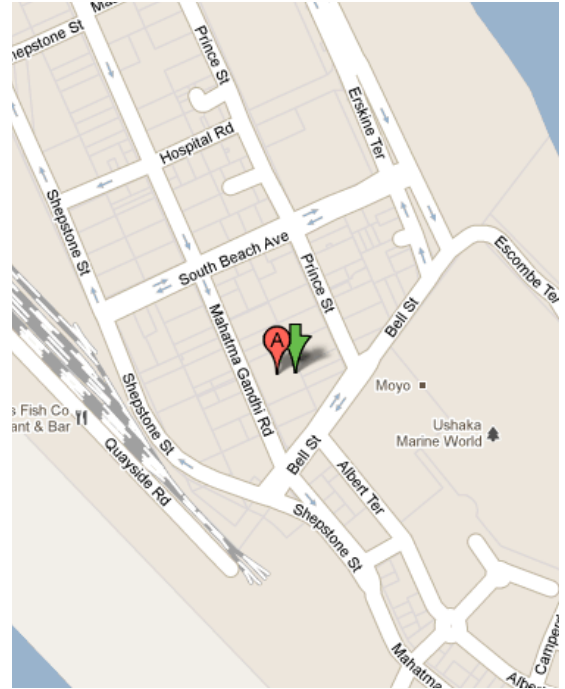

Contact details

Tel: +27 31 332 0662

web: www.moyo.co.za | email: info@moyo.co.za

<http://www.facebook.com/moyosa> | <http://www.twitter.com/moyosa>

moyo - modern sophisticated african | © moyo Marketing (Pty) Limited 2010